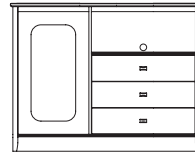

6142-408 Desk
48W x 30D x 30H in.
122W x 76D x 76H cm.
Lumber Banded Laminate Top,
KD Construction.
Apron to floor 26¼ in. 67 cm.

6142-452 Wall Hung Headboard
4/6, Full Size 56W x 36H in.
142W x 91H cm.
Wall Hung Only.

Also Available:

6142-454 Wall Hung Headboard
5/0, Queen Size 62W x 36H in.
157W x 91H cm.
Wall Hung Only.

6142-458 Wall Hung Headboard
6/6, King Size 80W x 36H in.
203W x 91H cm.
Wall Hung Only.

6142-462 Wall Hung Headboard
4/6, Full Size 56W x 36H in.
142W x 91H cm.
Wall Hung Only.

Also Available:

6142-464 Wall Hung Headboard
5/0, Queen Size 62W x 36H in.
157W x 91H cm.
Wall Hung Only.

6142-468 Wall Hung Headboard
6/6, King Size 80W x 36H in.
203W x 91H cm.
Wall Hung Only.

6142-602 Microfridge Cabinet
58¼W x 23D x 44¾H in.
148W x 58D x 114H cm.
Three Side-Guided Drawers, Lumber
Banded Laminate Top, Recessed Back
Behind Drawers, Wood Drawer Box.