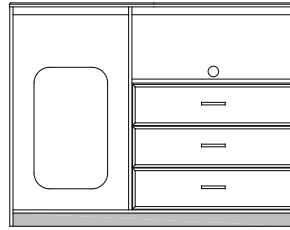

174-314 Three Drawer Chest
30W x 20³/₄D x 30H in.
76W x 53D x 76H cm.
Three Side-Guided Drawers, Laminate Top, Silver Base Rail, Recessed Back.

455-370 Luggage Bench
36W x 20D x 17H in.
91W x 51D x 43H cm.
Laminate Top, Laminated Wall Guard Included, KD Construction.

455-401 Desk
42W x 24D x 30H in.
107W x 61D x 76H cm.
Laminate Top, KD Construction.
Front Apron to Floor: 27"
Back Apron to Floor: 26¹/₄"

455-404 Desk
48W x 30D x 30H in.
122W x 76D x 76H cm.
Laminate Top, KD Construction.
Front Apron to Floor: 27"
Back Apron to Floor: 26¹/₄"

174-562 Panel Headboard 4/6, Full Size
54W x 1³/₈D x 30H in.
137W x 4D x 76H cm.
Wall Hung Only.

Also available:
174-567 Panel Headboard 5/0, Queen Size
60W x 1³/₈D x 30H in.
152W x 4D x 76H cm.
Wall Hung Only.

174-568 Panel Headboard 6/6, King Size
78W x 1³/₈D x 30H in.
198W x 4D x 76H cm.
Wall Hung Only.

174-602 Microfridge Cabinet
55W x 22³/₄D x 42¹/₂H in.
140W x 58D x 108H cm.
Three Side-Guided Drawers, Two Stationary Laminate Shelves, Laminate Top, Silver Base Rail, Recessed Back at Drawers.
Maximum Microwave: 30W x 21³/₄D x 11³/₄H in.
Maximum Refrigerator: 21W x 21³/₄D x 36¹/₈H in.