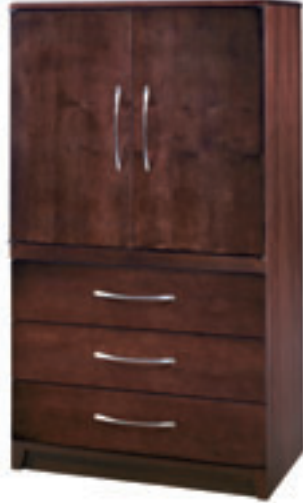

TV/VCR Chest / 2833-137 36 x 22 x 38 H in. • 91 x 56 x 97 H cm.

TV Armoire / 2833-342
36 x 22 x 65 H in.
91 x 56 x 165 H cm.

TV Armoire w/Doors / 2833-343
36 x 22 x 65 H in.
91 x 56 x 165 H cm.

TV/VCR Chest / 2833-137
36 x 22 x 38 H in.
91 x 56 x 97 H cm.

Mirror / 2833-210
30 x 46 H in.
76 x 117 H cm.

Desk / 2833-408
48 x 30 x 30 H in.
122 x 76 x 76 H cm.

Cocktail Table / 2833-125
36 x 20 x 17 H in.
91 x 51 x 43 H cm.
Lumber Banded Laminate Top.
KD Construction.
Available On A Special Order Basis Only.