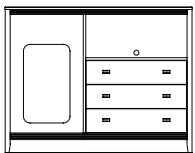

48585 African Walnut

48585-122 Cocktail Table
36W x 20D x 18H in.
91W x 51D x 46H cm.
Lumber Banded Laminate Top,
KD Construction.

48585-126 Dresser
64¹/₈W x 19¹/₄D x 30H in.
165W x 50D x 76H cm.
Six Side-Guided Drawers,
Lumber Banded Laminate Top,
Recessed Back.

48585-206 Mirror
30W x 1¹/₄D x 46H in.
76W x 3D x 117H cm.

48585-212 End Table
20W x 24D x 24H in.
51W x 61D x 61H cm.
Lumber Banded Laminate Top,
KD Construction.

48585-351 Media Chest
42W x 19¹/₄D x 36³/₄H in.
107W x 50D x 93H cm.
Three Side-Guided Drawers,
One Stationary Laminate Shelf
Lumber Banded Laminate Top,
Recessed Back.
VCR Space: 38⁷/₈W x 6³/₈H in.
99W x 16H cm.

48585-354 TV Wall Guard
41¹/₂W x 1¹/₂D x 36H in.
104W x 3D x 91H cm.
Wall Hung

48585-355 Microfridge Cabinet
56³/₈W x 23D x 43³/₄H in.
143W x 58D x 111H cm.
Three Side-Guided Drawers, Two
Stationary Laminate Shelves,
Lumber Banded Laminate Top,
Recessed Back at drawers
Maximum Microwave Space:
29¹/₂W x 21³/₄D x 12H in.
75W x 55D x 30H cm.
Maximum Refrigerator Space:
21W x 21³/₄D x 34³/₈H in.
53W x 55D x 88H cm.

48585-407 Desk with Drawer
48W x 30D x 30H in.
122W x 76D x 76H cm.
One Side-Guided Drawer,
Lumber Banded Laminate Top,
KD Construction.
Apron to Floor: 25¹/₄ in. (64 cm.)
Available On A Special Order
Basis Only.