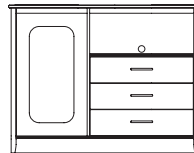

3418-602 Microfridge Cabinet
58¹/₄W x 23D x 44³/₄H in.
148W x 58D x 114H cm.
Three Side-Guided Drawers, Lumber
Banded Laminate Top, Recessed Back
Behind Drawers, Wood Drawer Box.

NOTE: Due to the differences in photographic and printing processes, furniture color shown may vary from actual finish.

COM Yardage figures are based on 54" wide plain fabrics. Please contact your sales representative for yardage figures on stripes, plaids and matching designs.

NOTE: Wall hung headboards may be hung at any desired height. Normally the lower edge of the headboard is 22³/₄ in. (58 cm.) from the floor.